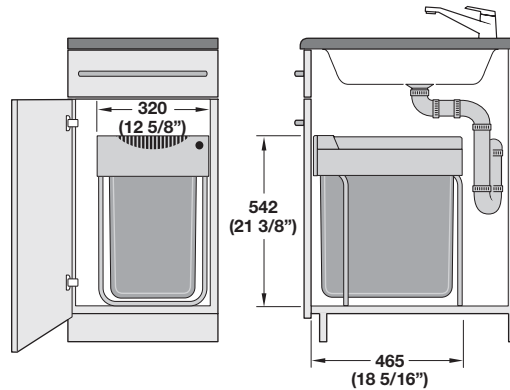

Easy Cargo 40

- Bottom mounted, full-extension with ball bearing telescoping slides
- Compatible with 18" face frame cabinets or 15" frameless cabinets
- Capacity: **40 liters (10.5 gal.)**

Material: Frame: metal, silver
Waste bins: plastic

Color	Item No.
gray	502.43.520

Packing: 1 pc. (includes mounting screws)

Easy Cargo 50

- Bottom mounted, full-extension with ball bearing telescoping slides
- Compatible with 21" face frame cabinets
- Capacity: **49 liters (13 gal.) (1 x 30 liters (8 gal.), 1 x 19 liters (5 gal.))**

Material: Frame: metal, silver
Waste bins: plastic

Color	Item No.
gray	502.70.522

Packing: 1 pc. (includes mounting screws)

Pull-Out Door Mounted

- Easy installation with clip-on frame
- Fits in 18" base
- Sturdy metal lid, suitable as shelf and seals in odor
- 100,000 cycle tested
- Inside cabinet dimensions: minimum 412 mm (16 1/4") wide x 559 mm (22") high
- 6 mm (1/4") width adjustment built into frame

Double Waste Bin, Euro Cargo 45

Side wall mounted with manual full-extension, self-closing overtravel ball bearing slides.
Capacity: **2 x 35 liters (9.25 gal. x 2)**

Material: Frame and lid: steel, silver powder-coated
Pails: plastic, light gray