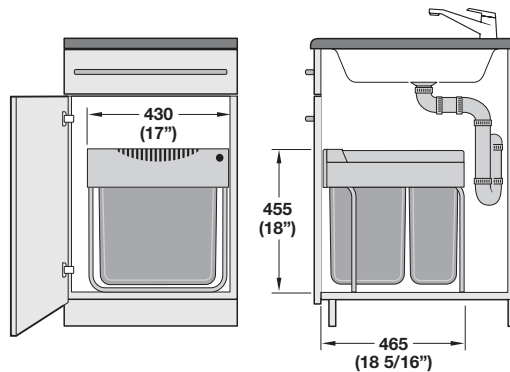

Easy Cargo 40

- Bottom mounted, full-extension with ball bearing telescoping slides
- Compatible with 18" face frame cabinets or 15" frameless cabinets
- Capacity: **40 liters (10.5 gal.)**

Material: Frame: metal, silver
Waste bins: plastic

Color	Item No.
gray	502.43.520

Packing: 1 pc. (includes mounting screws)

Easy Cargo 50

- Bottom mounted, full-extension with ball bearing telescoping slides
- Compatible with 21" face frame cabinets
- Capacity: **49 liters (13 gal.) (1 x 30 liters (8 gal.), 1 x 19 liters (5 gal.))**

Material: Frame: metal, silver
Waste bins: plastic

Color	Item No.
gray	502.70.522

Packing: 1 pc. (includes mounting screws)

Pull-Out Door Mounted

- Easy installation with clip-on frame
- Fits in 18" base
- Sturdy metal lid, suitable as shelf and seals in odor
- 100,000 cycle tested
- Inside cabinet dimensions: minimum 412 mm (16 1/4") wide x 559 mm (22") high
- 6 mm (1/4") width adjustment built into frame

Double Waste Bin, Euro Cargo 45

Side wall mounted with manual full-extension, self-closing overtravel ball bearing slides.
Capacity: **2 x 35 liters (9.25 gal. x 2)**

Material: Frame and lid: steel, silver powder-coated
Pails: plastic, light gray