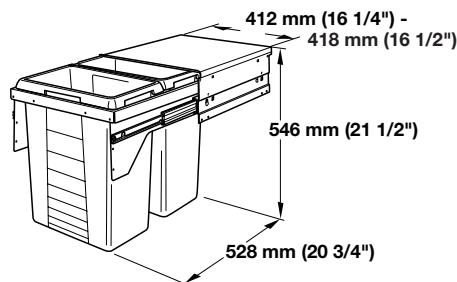

Easy Cargo 40

- Bottom mounted, full-extension with ball bearing telescoping slides
- Compatible with 18" face frame cabinets or 15" frameless cabinets
- Capacity: **40 liters (10.5 gal.)**

Material: Frame: metal, silver
Waste bins: plastic

Color	Item No.
gray	502.43.520

Packing: 1 pc. (includes mounting screws)

Easy Cargo 50

- Bottom mounted, full-extension with ball bearing telescoping slides
- Compatible with 21" face frame cabinets
- Capacity: **49 liters (13 gal.) (1 x 30 liters (8 gal.), 1 x 19 liters (5 gal.))**

Material: Frame: metal, silver
Waste bins: plastic

Color	Item No.
gray	502.70.522

Packing: 1 pc. (includes mounting screws)

Pull-Out Door Mounted

- Easy installation with clip-on frame
- Fits in 18" base
- Sturdy metal lid, suitable as shelf and seals in odor
- 100,000 cycle tested
- Inside cabinet dimensions: minimum 412 mm (16 1/4") wide x 559 mm (22") high
- 6 mm (1/4") width adjustment built into frame

Double Waste Bin, Euro Cargo 45

Side wall mounted with manual full-extension, self-closing overtravel ball bearing slides.
Capacity: **2 x 35 liters (9.25 gal. x 2)**

Material: Frame and lid: steel, silver powder-coated
Pails: plastic, light gray